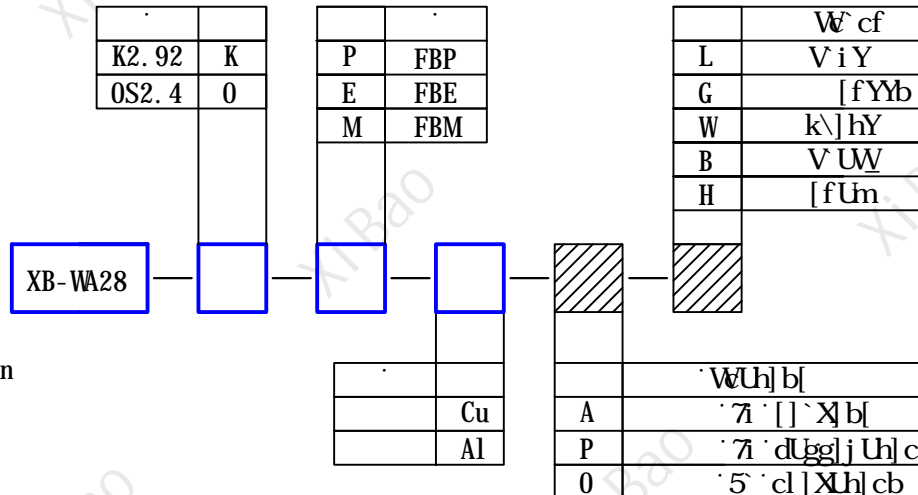

### Specification

ft fYeL ..... 26.3-40.0GHz  
 ft `Ub| YL ..... FBP/FBE/FBM  
 fUJKFL ..... 1.25  
 ft=@L ..... 0.5dB  
 ff7cbbYwcfL ?& - &#CC& (   
 f1ALhyf] U L # `7i #5`  
 ff7KL ..... &SK  
 ff7cUh] b] L .....

### Model selected